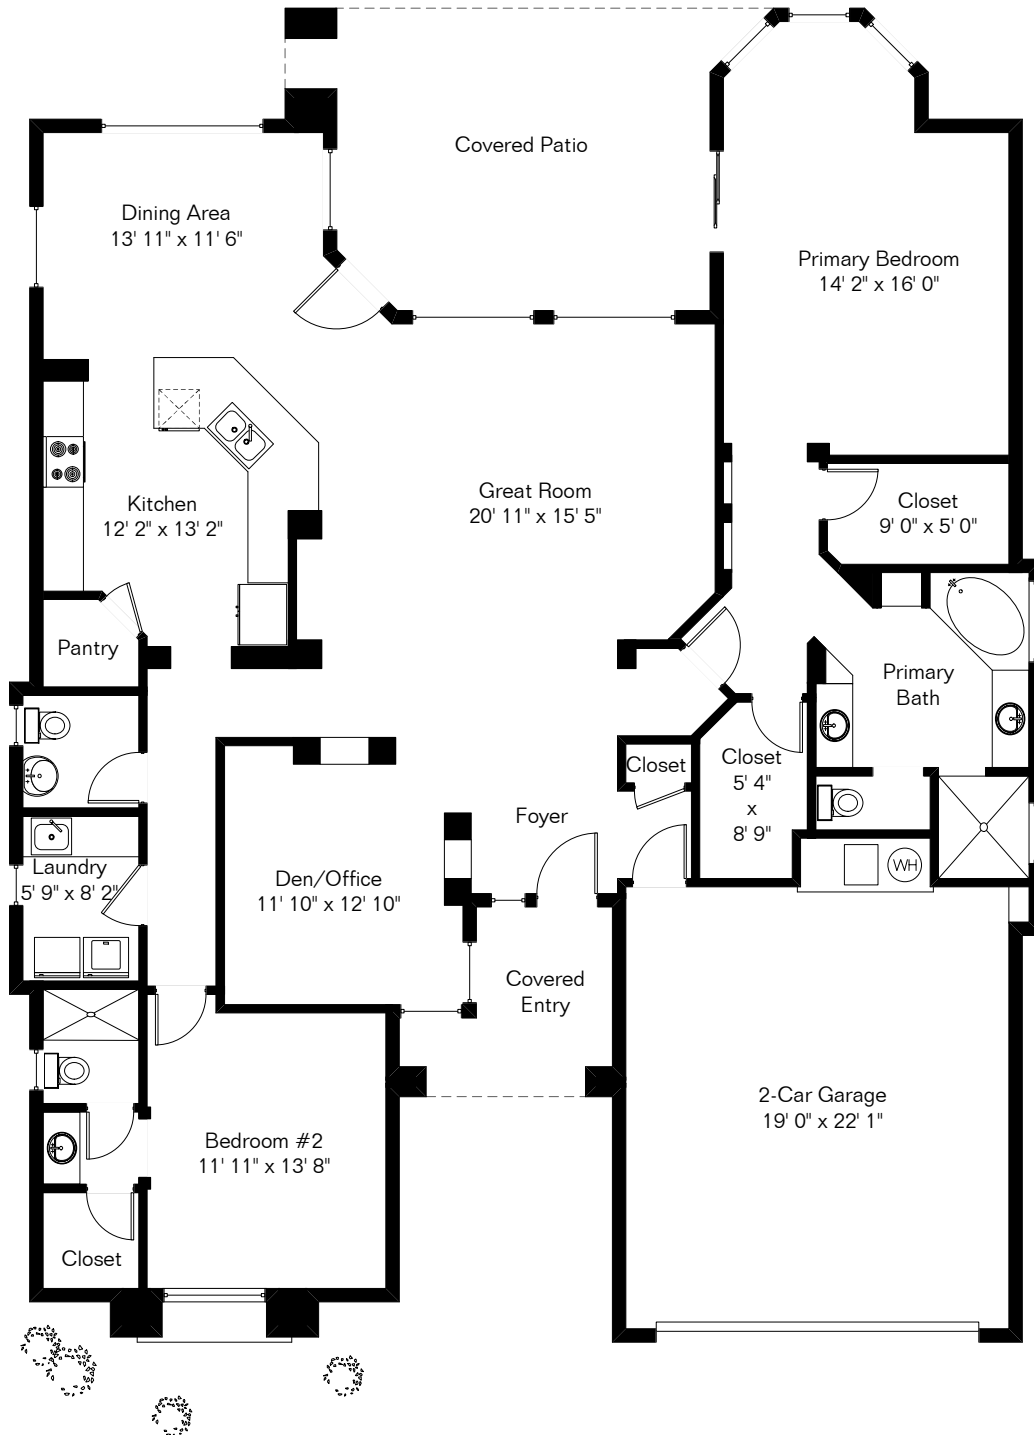

The square footages and room size information are deemed to be reliable but are not guaranteed and should be independently verified. This drawing is for marketing purposes only.

# 6255 N Via Jaspeada

Site Visit April 2024

Living Area 2,180 Sq Ft  
Garage 476 Sq Ft

Copyright 2024 Floor Plans First! LLC  
All Rights Reserved.

Floor Plans *First!*  
See the Floor Plan First!  
FloorPlansFirst.com  
(520) 881-1500